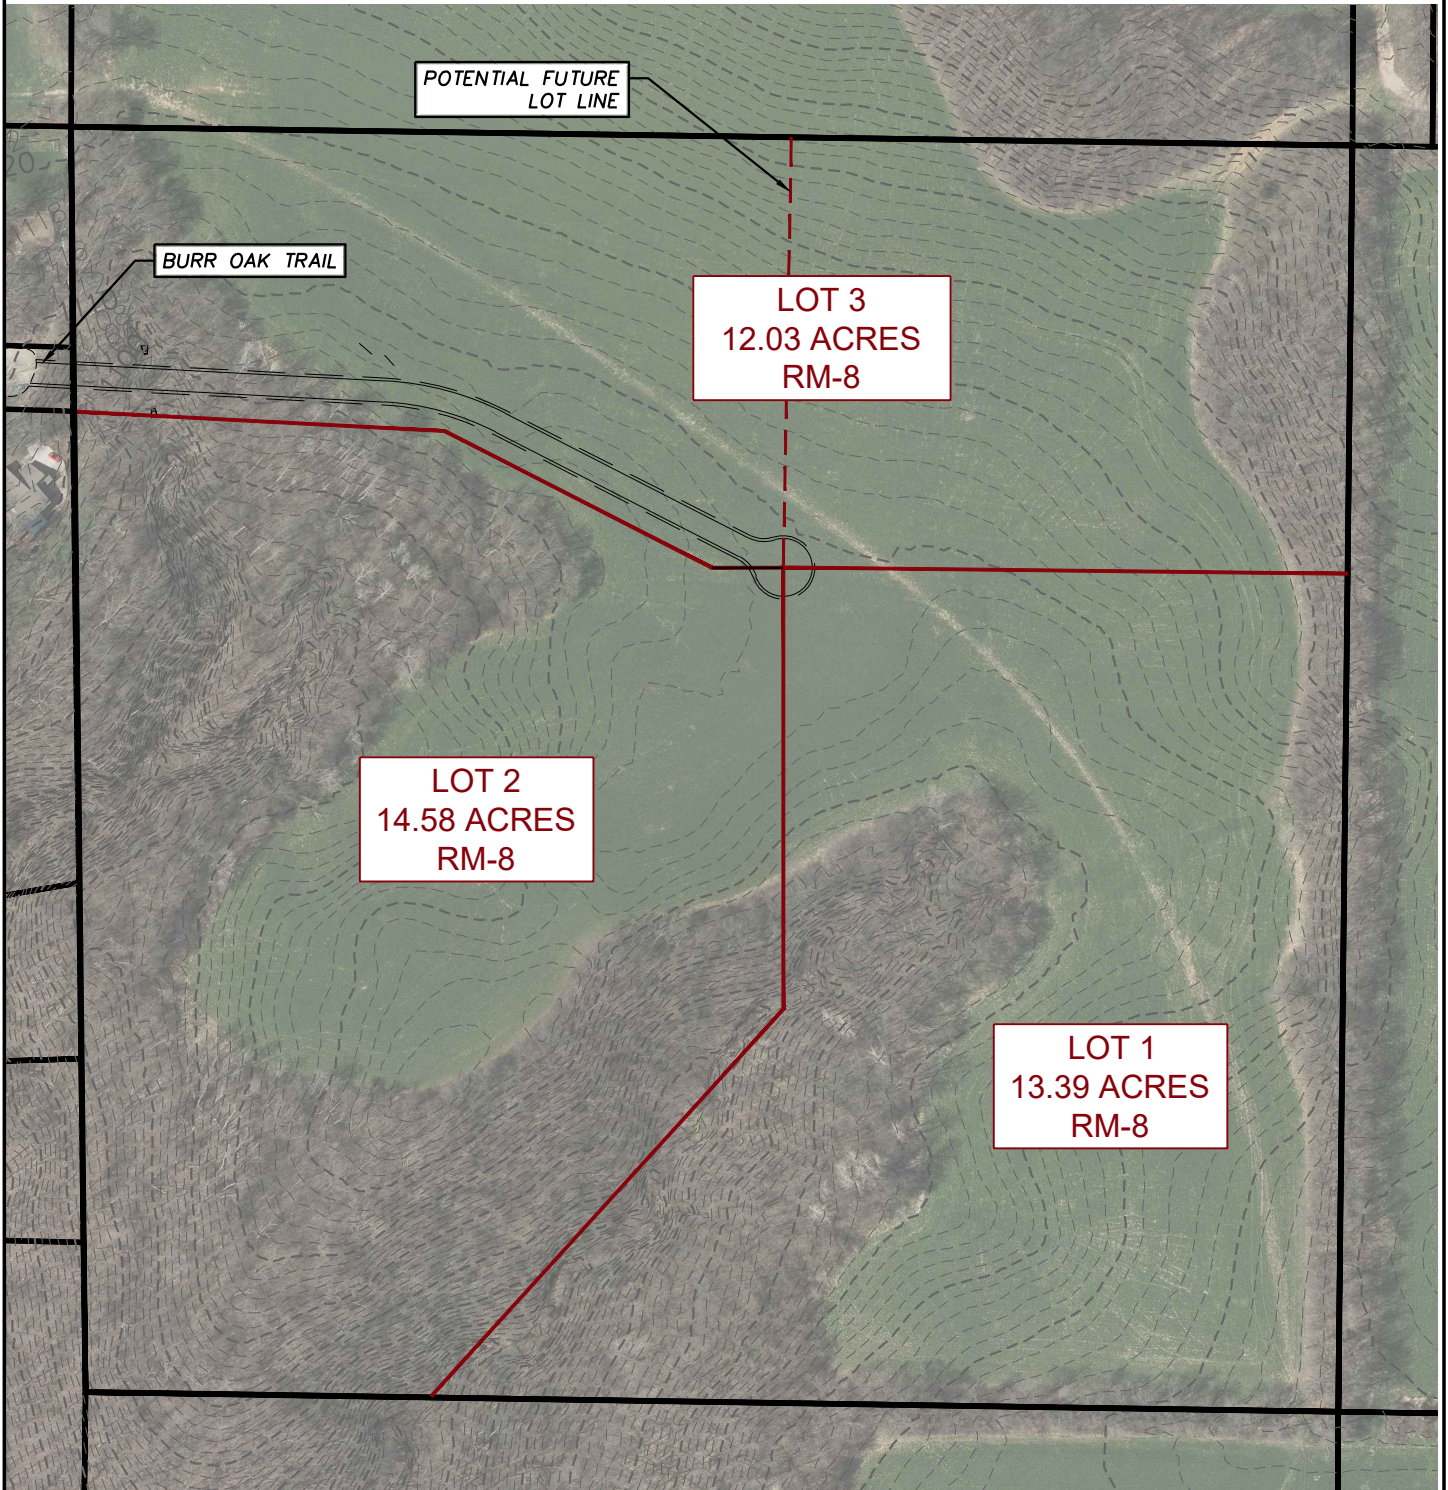

# DAVEY LANDS - PRELIMINARY LOT LAYOUT

**D'ONOFRIO KOTTKE AND ASSOCIATES, INC.**

7530 Westward Way, Madison, WI 53717  
Phone: 608.833.7530 • Fax: 608.833.1089

**YOUR NATURAL RESOURCE FOR LAND DEVELOPMENT**

Scale 1" = 200'

DATE: 03-03-2021

F.N.: 20-05-183

REV.

DRAWN BY: BJH