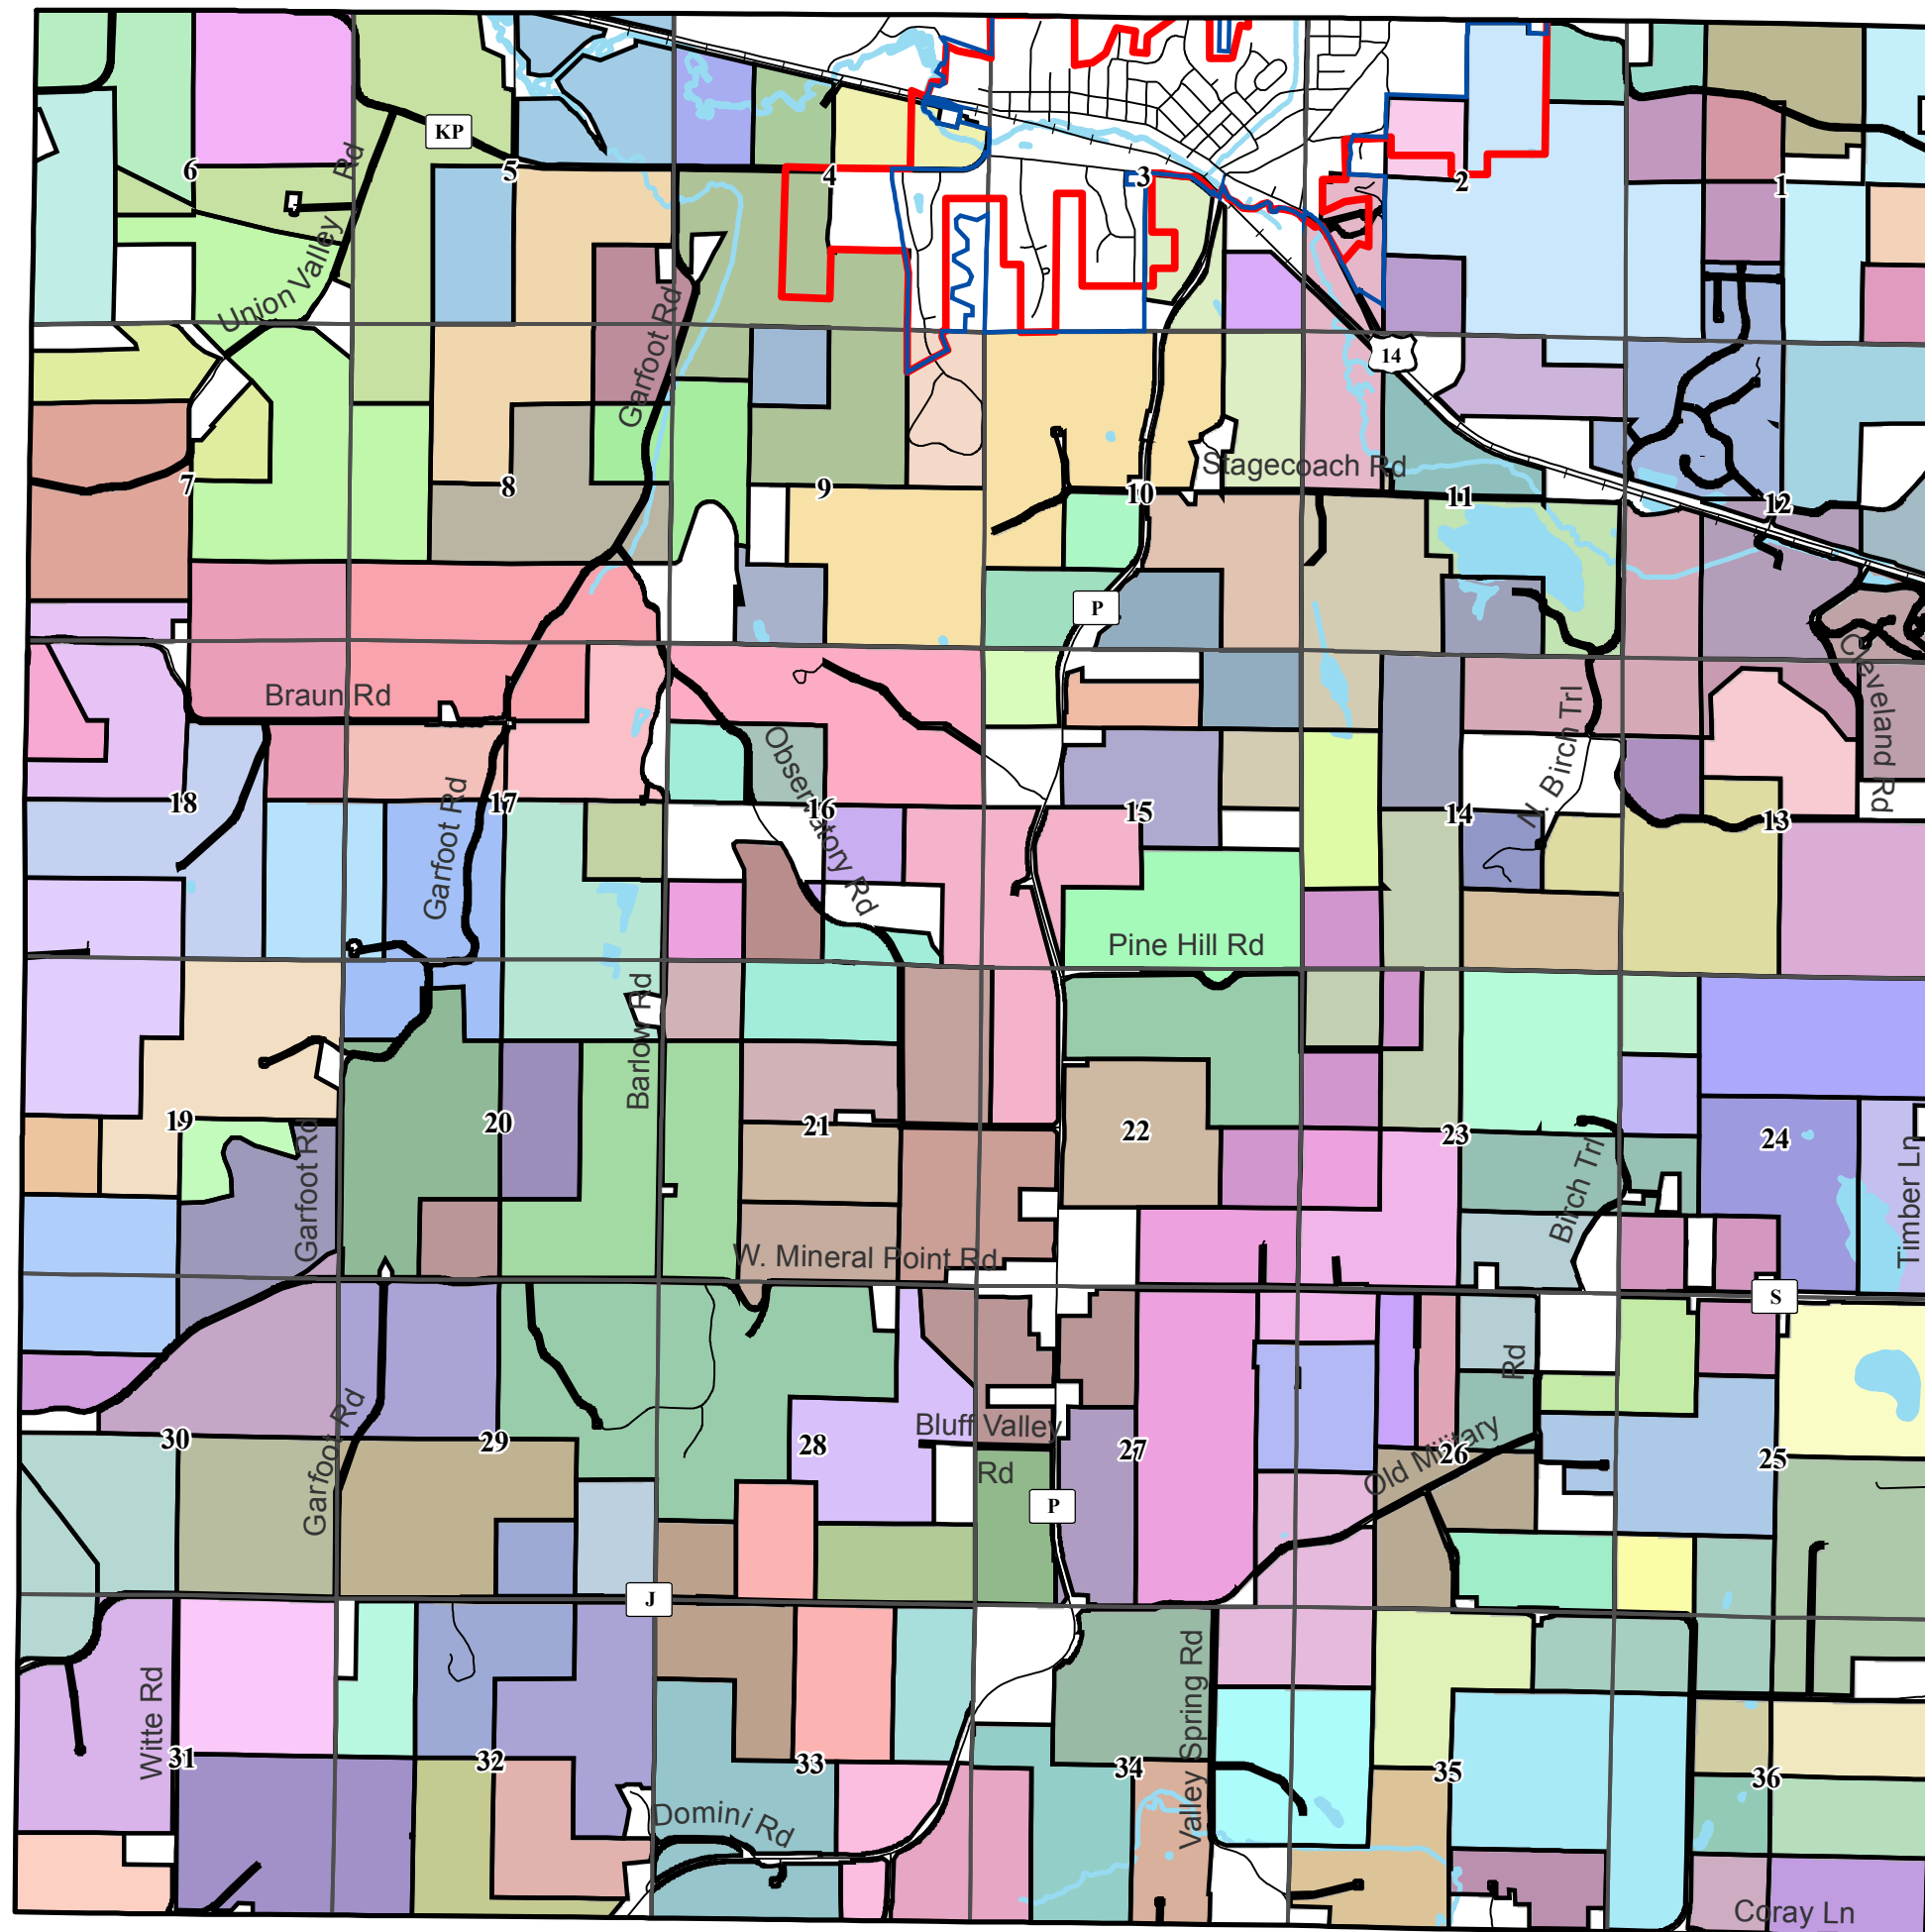

Town of Cross Plains

Map 13: 1981 Farmsteads

DRAFT

-  Cross Plains Village Boundary
-  Cross Plains Urban Service Area
-  Section Boundary
-  1981 Farmsteads

April, 2007

Source Info:
 Cross Plains Village Boundary: 01/07, (DCPD)
 Original Farmsteads: 2003, (DCPD)
 Railroad: 2000, (DCRPC)
 Service Areas: 04/07, (DCPD)

This map was prepared through the Dane County Department of Planning and Development in conjunction with the Dane County Land & Water Resources Department, Dane County Land Information Office and the Dane County Community Analysis & Planning Division.