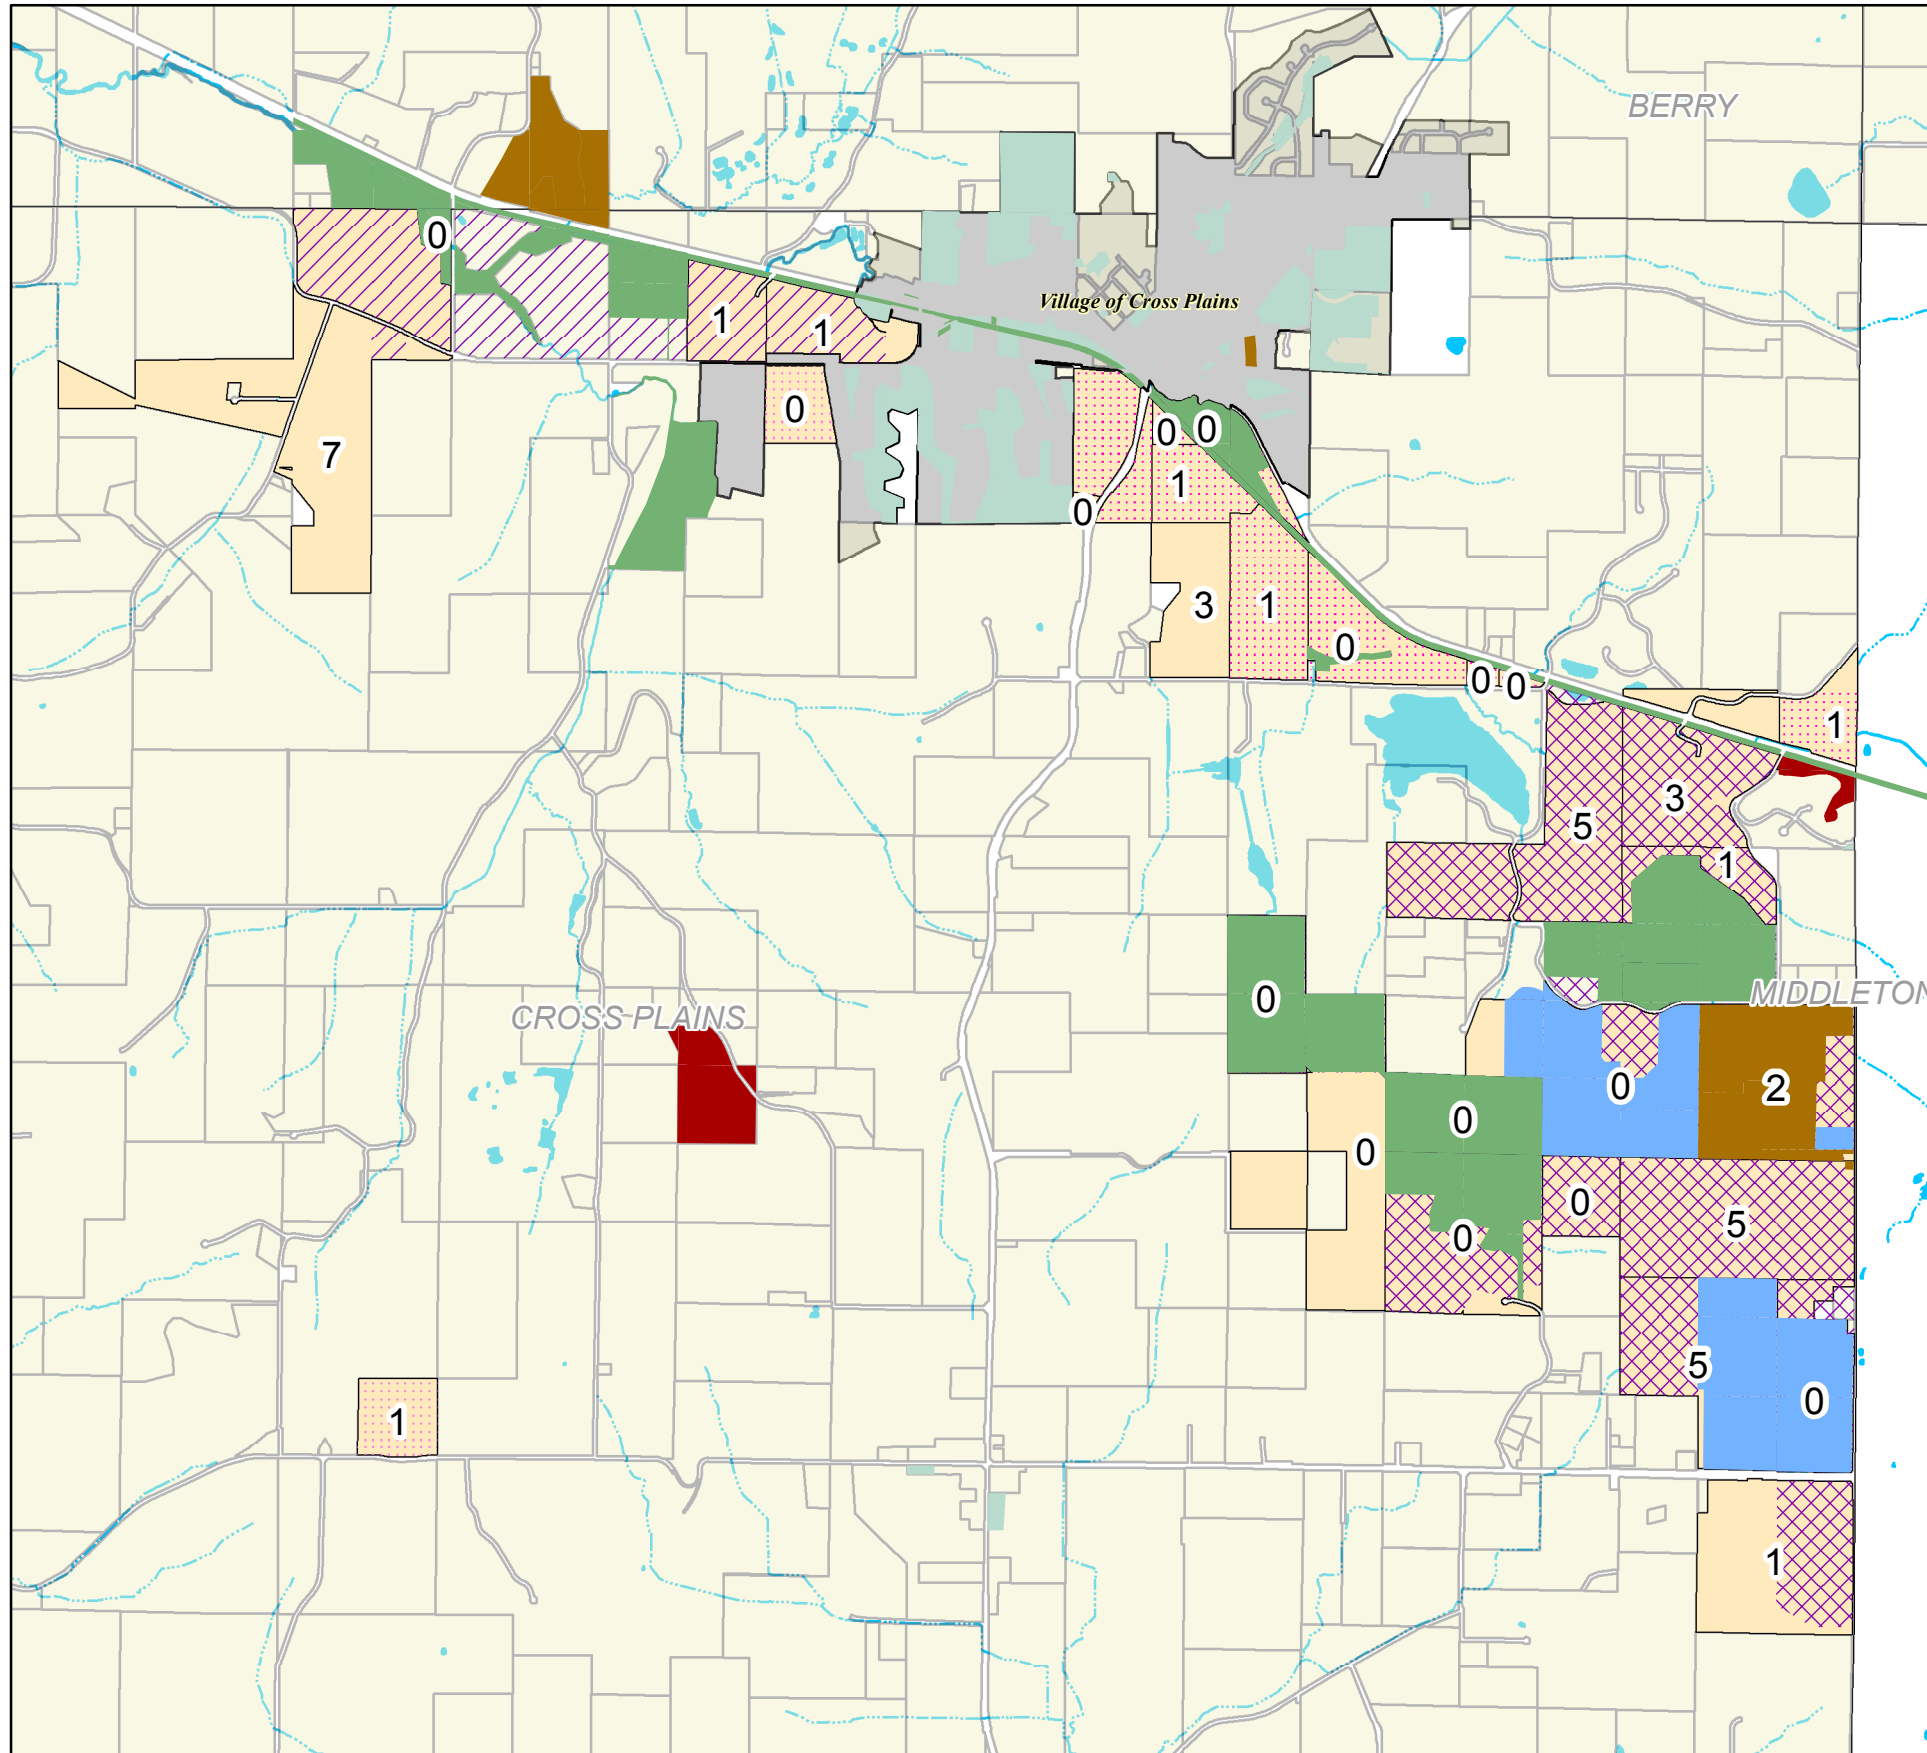

# Priority TDR Sending Areas

Town of Cross Plains: Verified Splits Available (see density reports)

June 27, 2017

**Legend**

**Public\_Lands\_Cross\_Plains**

**Owner\_Type**

- COUNTY
- FEDERAL
- LOCAL
- STATE
- UW
- Priority Sending Area 1
- Priority Sending Area 2
- Priority Sending Area 3
- Priority Sending Area 4
- 1981 Farmsteads
- City
- Village
- Town